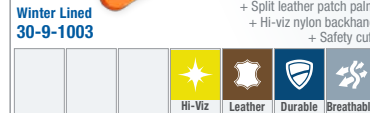

BDG ITEM #
30-1-1003
VENDING ITEM #
30-1-1003-K